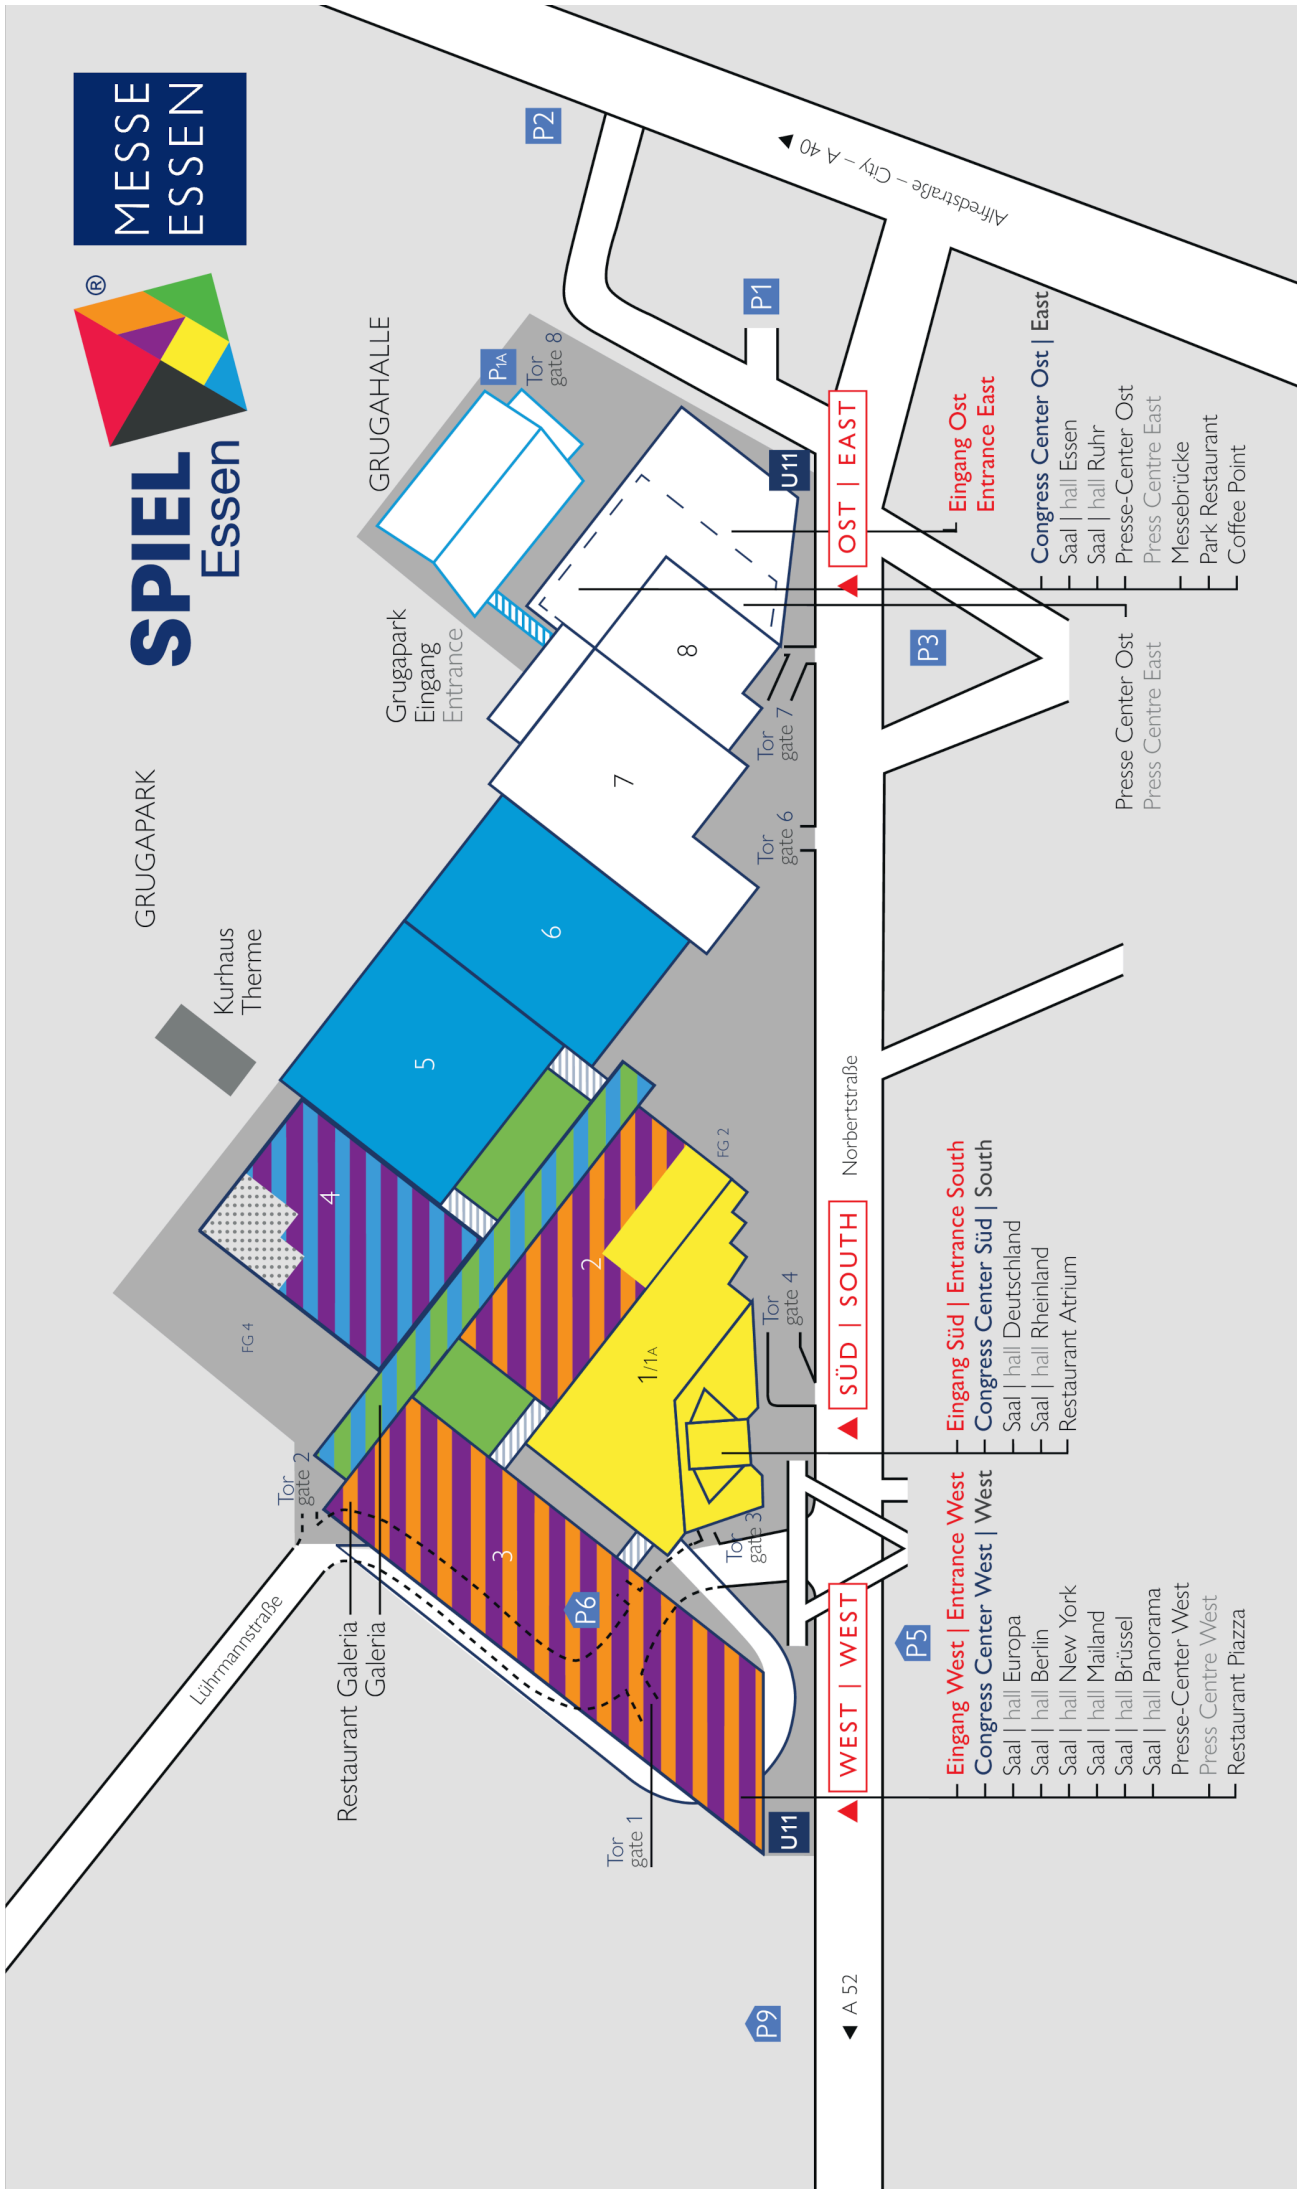

# SPEL Essen

GRUGAPARK

Kurhaus  
Therme

GRUGAHALLE

Grugapark  
Eingang  
Entrance

Lüthjahnstraße

Restaurant  
Galeria  
Galeria

ME SSE  
ESSEN

◀ A 52

WEST | WEST

SÜD | SOUTH

OST | EAST

- Eingang West | Entrance West**
- Congress Center West | West
- Saal | hall Europa
- Saal | hall Berlin
- Saal | hall New York
- Saal | hall Mailand
- Saal | hall Brüssel
- Saal | hall Panorama
- Presse-Center West
- Press Centre West
- Restaurant Piazza

- Eingang Süd | Entrance South**
- Congress Center Süd | South
- Saal | hall Deutschland
- Saal | hall Rheinland
- Restaurant Atrium

- Eingang Ost | Entrance East**
- Congress Center Ost | East
- Saal | hall Essen
- Saal | hall Ruhr
- Presse-Center Ost
- Press Centre East
- Messebrücke
- Park Restaurant
- Coffee Point